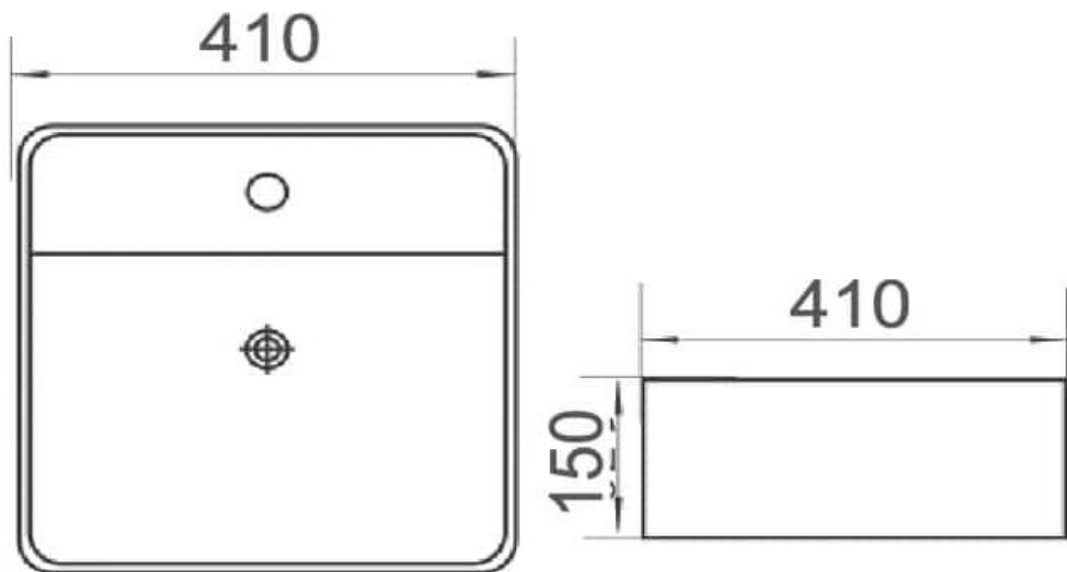

COCO

 Gloss White
WB 4014W

SPECIFICATIONS

MATERIAL: Vitreous China

CAPACITY: 4.6L

MEASUREMENTS: 410 x 410 x 150mm 12KG

WASTE: Use 32mm with Overflow Waste (Not Supplied)

CLEANING & MAINTENANCE: